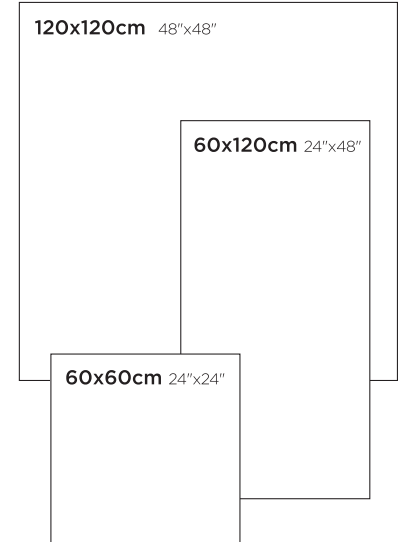

BELGIUM STONE

BELGIUM STONE

Porselen Karo / Porcelain Tile "UGL"

120x120 • 60x120 • 60x60

Belgium Stone Antrasit / Anthracite

910210
120x120cm / 48"x48"

910910
60x120cm / 24"x48"

910610
60x60cm / 24"x24"