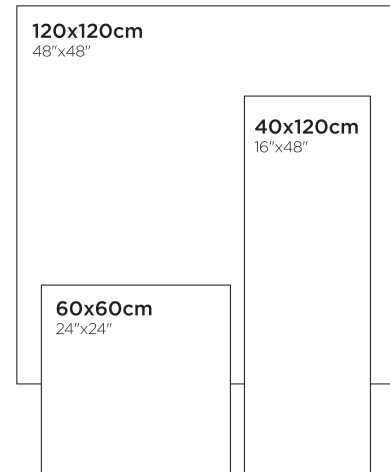

Ürün / Product	Ebat / Size (cm)	Birim / Unit (m²/Ad/kg)	Kutu / Box			Palet / Pallet		
			(Ad-Pcs)	(m²)	(kg)	(Kutu-Box)	(m²)	(kg)
Porselen Karo / Porcelain Tiles	120x120	m²	Kutusuz / Without Box			15	21,6	951
	40x120	m²				38	18,24	845
	60x60	m²	2	0,72	32,40	30	21,6	970