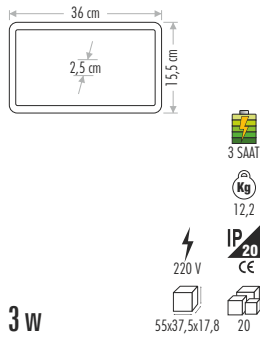

3 SAAT

12,2 Kg

220 V

IP20

CE

3 w

55x37,5x17,8

20

CT-9170 47,00 ₺

3 SAAT

12,2 Kg

220 V

IP20

CE

3 w

55x37,5x17,8

20

CT-9174 47,00 ₺