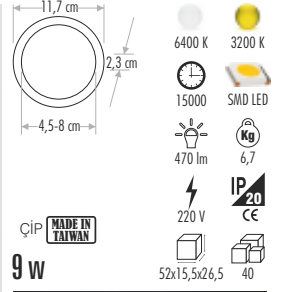

CT-5646 PLUS LED PANEL ARMATÜR 30,00 ₺