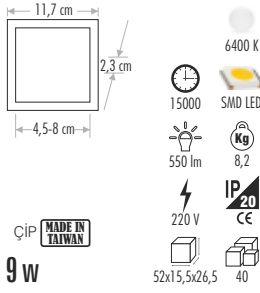

CT-5657 PLUS LED PANEL ARMATÜR 60,00 ₺

CT-5656 PLUS LED PANEL ARMATÜR 40,00 ₺