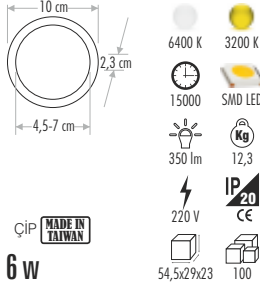

CT-5646 PLUS LED PANEL ARMATÜR 30,00 ₺

PLUS SLIM LED PANEL AYARLANABİLİR MONTAJ ÇAPI