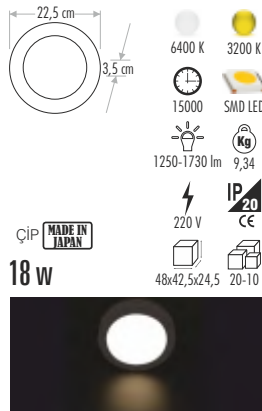

CT-5233 S DAMLA LED ARMATÜR SIVA ÜSTÜ 65,00 ₺