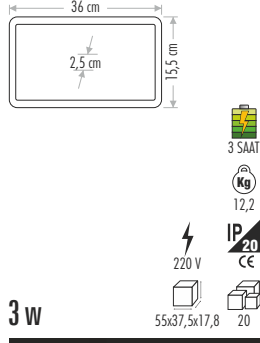

LED EXIT ARMATÜR

CT-9166 47,00 ₺