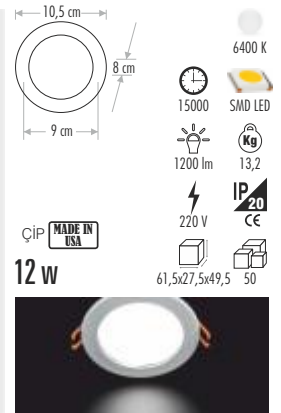

CT-5371 3" DERİNCE LED ARMATÜR 40,00 ₺