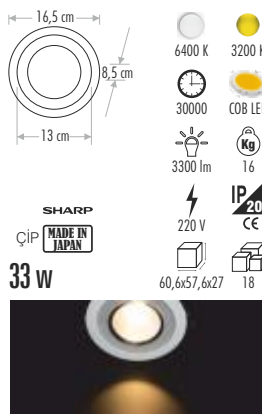

CT-5352 5" CLASS LED ARMATÜR YÜKSEK TAVAN 200,00 ₺