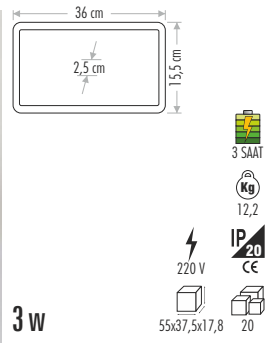

3 SAAT

12,2 Kg

220 V

IP20

CE

3 w

55x37,5x17,8

20

CT-9175 47,00 ₺