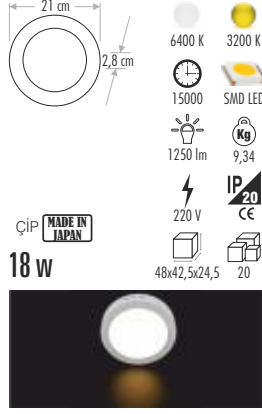

SIVA ÜSTÜ LED PANEL

CT-5233 SIVA ÜSTÜ LED ARMATÜR 50,00 ₺