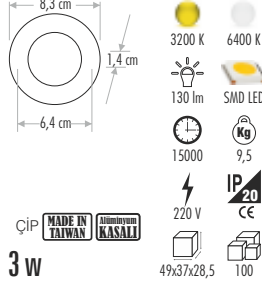

2020 1

FIYAT LİSTESİ

CATA®

SLIM LED PANEL (%100 ALÜMİNYUM)

CT-5144 2" PANEL LED ARMATÜR 16,50 ₺

CT-5145 3" PANEL LED ARMATÜR 22,00 ₺

CT-5146 4" PANEL LED ARMATÜR 30,00 ₺

CT-5147 5" PANEL LED ARMATÜR 34,00 ₺