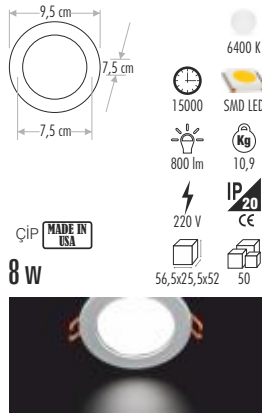

CT-5370 2" DERİNCE LED ARMATÜR 30,00 ₺