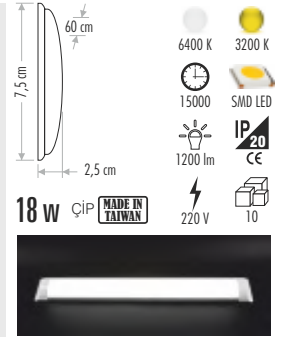

LEDLİ YATAY BANT ARMATÜR

44,00 ₺

CT-2474 ALÜMİNYUM KASA

48,00 ₺

65,00 ₺

85,00 ₺

100,00 ₺

165,00 ₺