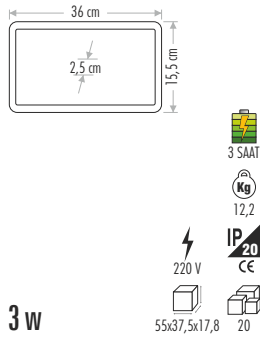

3 SAAT

12,2 Kg

220 V

IP20

CE

3 w

55x37,5x17,8

20

CT-9176 47,00 ₺