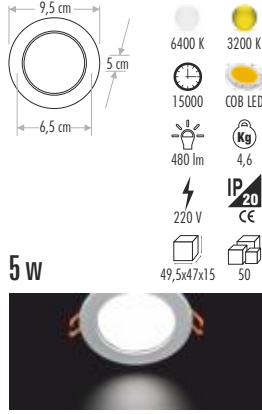

CT-5203 2" AKİK BEYAZ GÖVDE 19,00 ₺