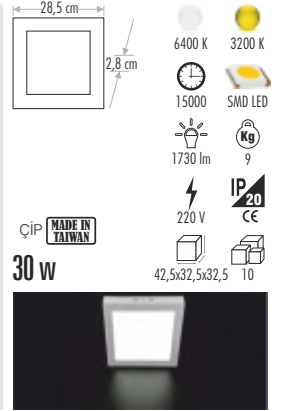

CT-5274 SIVA ÜSTÜ LED ARMATÜR 95,00 ₺