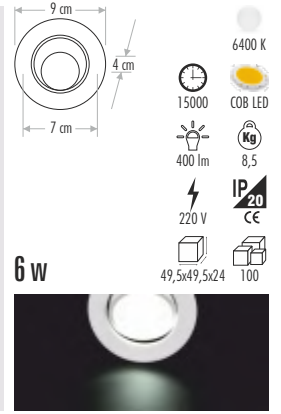

CT-5202 2" AKİK BEYAZ GÖVDE 16,00 ₺