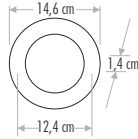

2020 1

FIYAT LİSTESİ

CATA®

SLIM LED PANEL (%100 ALÜMİNYUM)

CT-5144 2" PANEL LED ARMATÜR 16,50 ₺

CT-5145 3" PANEL LED ARMATÜR 22,00 ₺

CT-5146 4" PANEL LED ARMATÜR 30,00 ₺

CT-5147 5" PANEL LED ARMATÜR 34,00 ₺