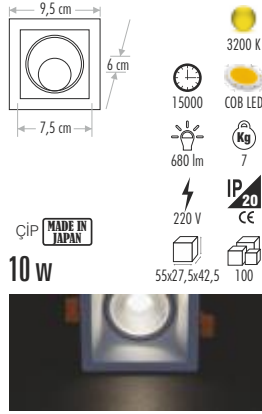

CT-5161 2" MERCAN BEYAZ GÖVDE 39,00 ₺