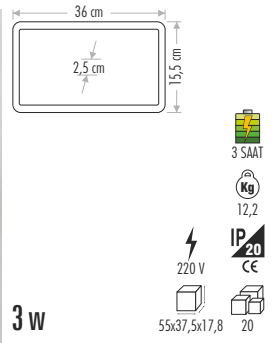

3 SAAT

12,2 Kg

220 V

IP20

CE

3 w

55x37,5x17,8

20

CT-9178 47,00 ₺