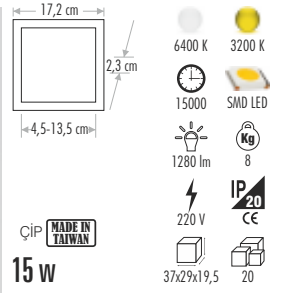

CT-5657 PLUS LED PANEL ARMATÜR 60,00 ₺