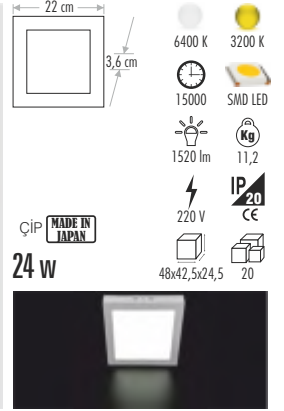

CT-5272 SIVA ÜSTÜ LED ARMATÜR 65,00 ₺