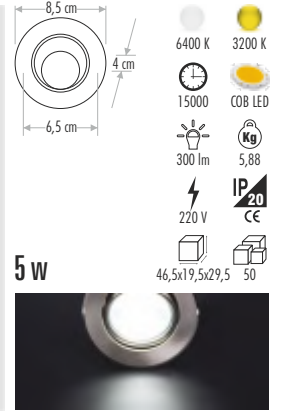

CT-5252 2" AKİK SATIN GÖVDE 26,00 ₺