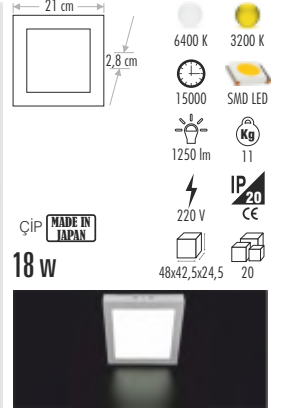

CT-5234 SIVA ÜSTÜ LED ARMATÜR 55,00 ₺