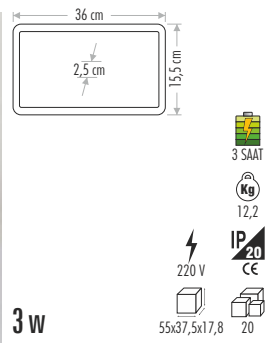

3 SAAT

12,2 Kg

220 V

IP20

CE

3 w

55x37,5x17,8

20