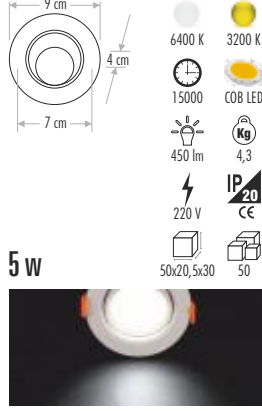

SMD VE COB LED ARMATÜR

CT-5204 2" AKİK BEYAZ GÖVDE 17,00 ₺