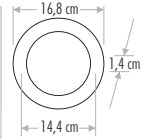

2020 1

FIYAT LİSTESİ

CATA®

SLIM LED PANEL (%100 ALÜMİNYUM)

CT-5144 2" PANEL LED ARMATÜR 16,50 ₺

CT-5145 3" PANEL LED ARMATÜR 22,00 ₺

CT-5146 4" PANEL LED ARMATÜR 30,00 ₺

CT-5147 5" PANEL LED ARMATÜR 34,00 ₺