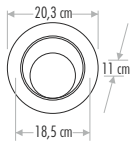

CT-5228 6" OPAL

300,00 ₺