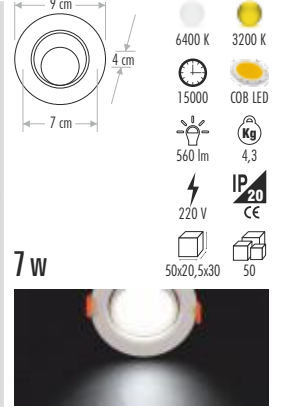

CT-5214 2" AKİK BEYAZ GÖVDE 20,00 ₺