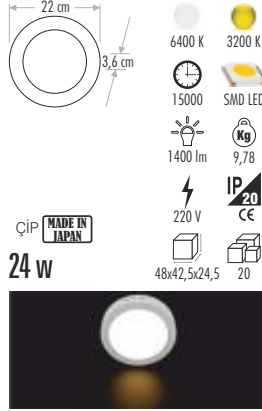

CT-5271 SIVA ÜSTÜ LED ARMATÜR 60,00 ₺