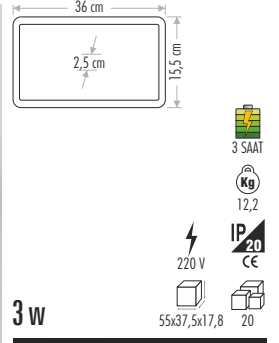

3 SAAT

12,2 Kg

220 V

IP20

CE

3 w

55x37,5x17,8

20

CT-9167 47,00 ₺