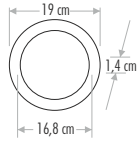

CT-5148 6" PANEL LED ARMATÜR 39,00 ₺