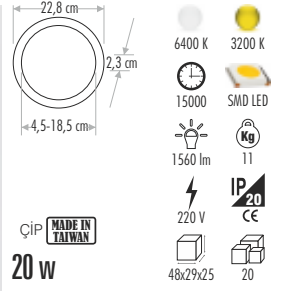

CT-5648 PLUS LED PANEL ARMATÜR 60,00 ₺