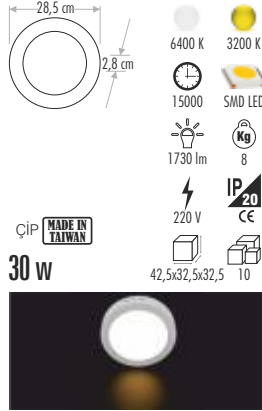

CT-5273 SIVA ÜSTÜ LED ARMATÜR 88,00 ₺