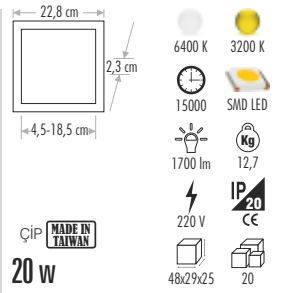

75,00 ₺

YUVARLAK MONTAJ ÇAPIDA KULLANILABİLİR